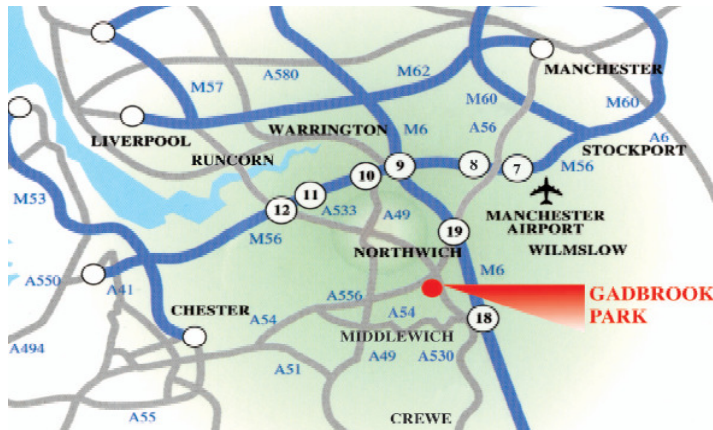

Timberwise - Map and Directions

Timberwise (UK) Ltd
1 Drake Mews
Gadbrook Park
Northwich
Cheshire
CW9 7XF

Tel: 01606 33 36 36
Fax: 01606 33 46 64
Email: hq@timberwise.co.uk

Map and Directions

Approaching from Manchester South

Join M56 proceed to junction 7. Keep in left hand lane and follow A556 towards Chester and North Wales. A556 crosses over junction 19, M6 Motorway. Set of traffic lights proceed straight on. Stay on A556 (DO NOT TAKE A559 INTO NORTHWICH) come to a roundabout, go straight ahead. Next set of traffic lights, turn left at Roberts Bakery. Take the first right into Gadbrook Park and Drake Mews is on the right hand side behind Drake House.

Approaching from South

Come off M6 at Junction 18. Turn left onto the A54 and follow signs for Middlewich and Chester. Follow road 2.5 miles, come to roundabout and turn right (Chester and Northwich). Turn right at next roundabout, 800 yards on turn right at traffic lights and follow King Street A530 for 5 miles. Go straight across first roundabout (entrance for Morrison Warehouse) and follow dual carriage section to next roundabout, turn left onto A556 dual carriage way. 1/4 mile turn left at traffic light by Roberts Bakery. Take the first right into Gadbrook Park and Drake Mews is on the right hand side behind Drake House.

Approaching from North

Come down M6, and get off Motorway at Junction 19 (continue as per instructions from Manchester South after crossing Junction 19 M6 Motorway)

We look forward to seeing you !