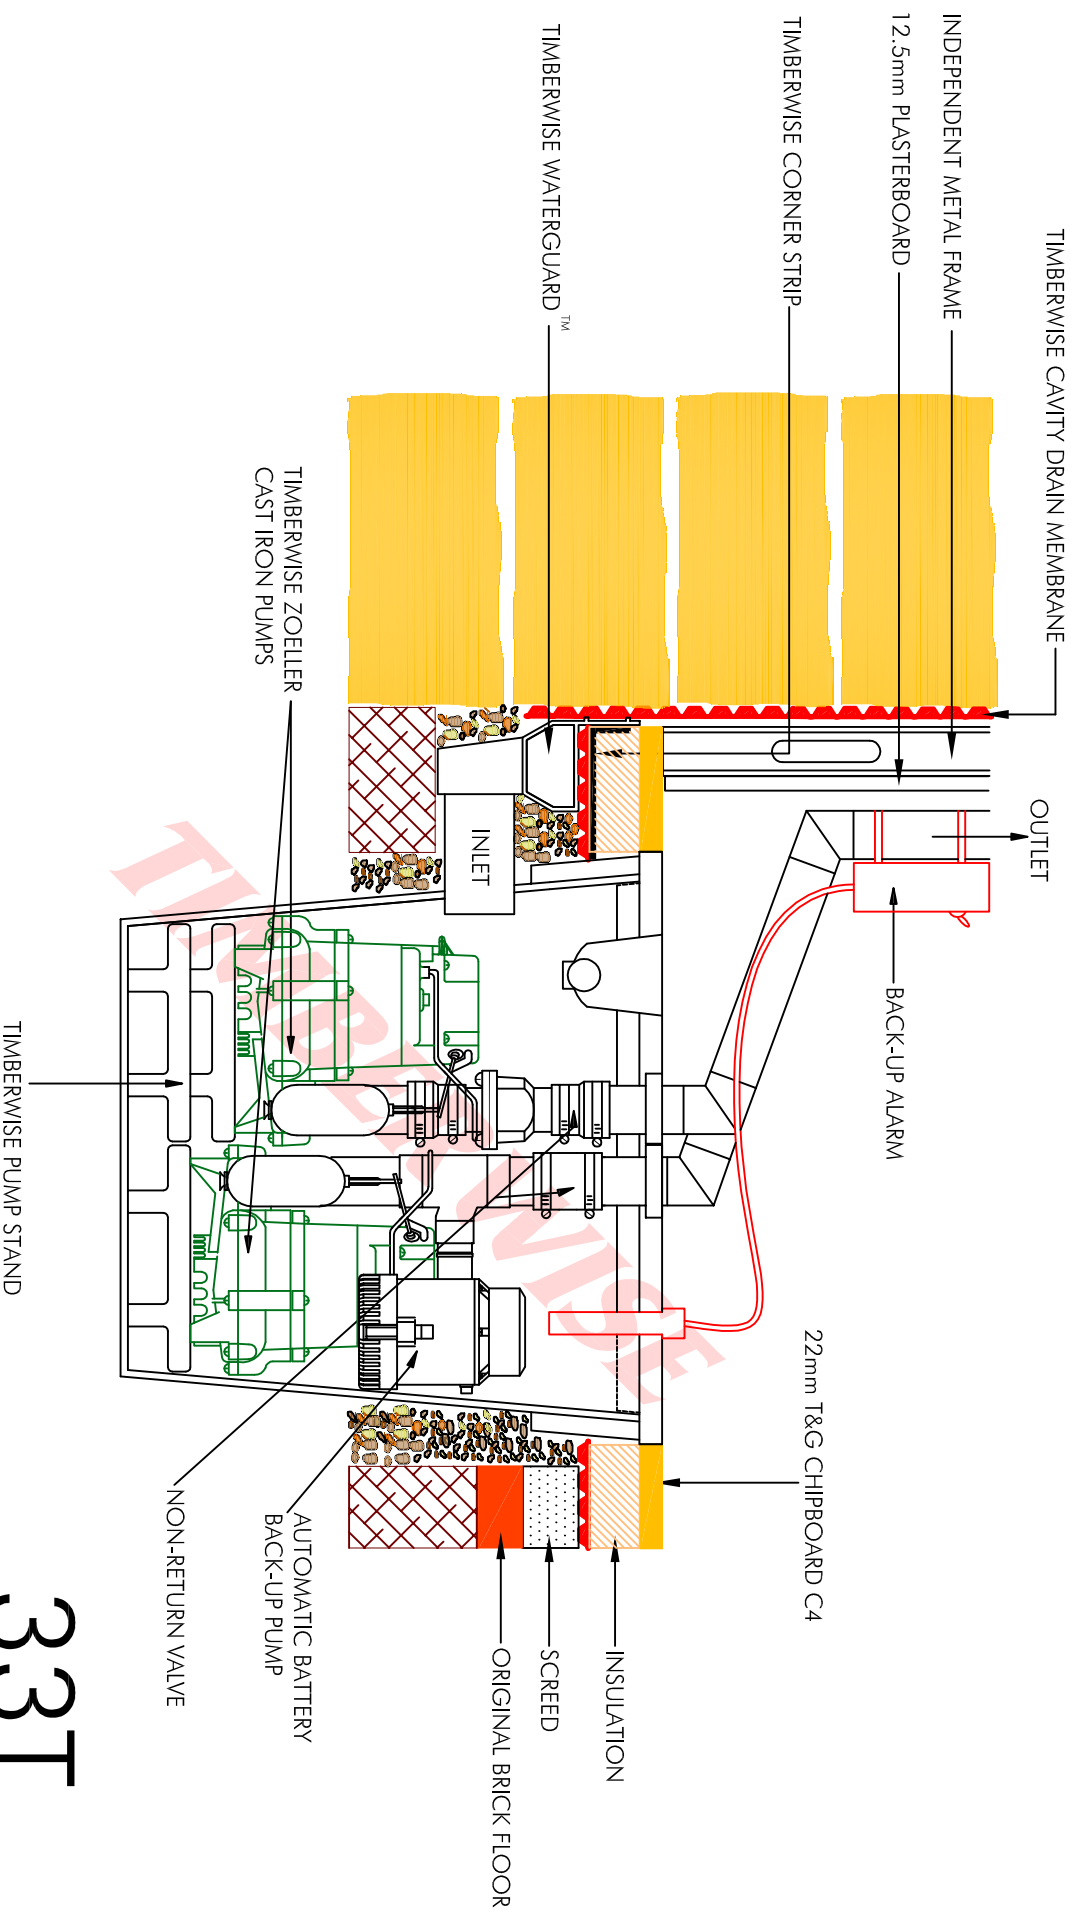

TIMBERWISE

TIMBERWISE CAVITY DRAIN MEMBRANE & TIMBERWISE WATERGUARD™ ABOVE ORIGINAL BRICK FLOOR WITH TIMBERWISE TRIPLESAFE™ SUMP

33T