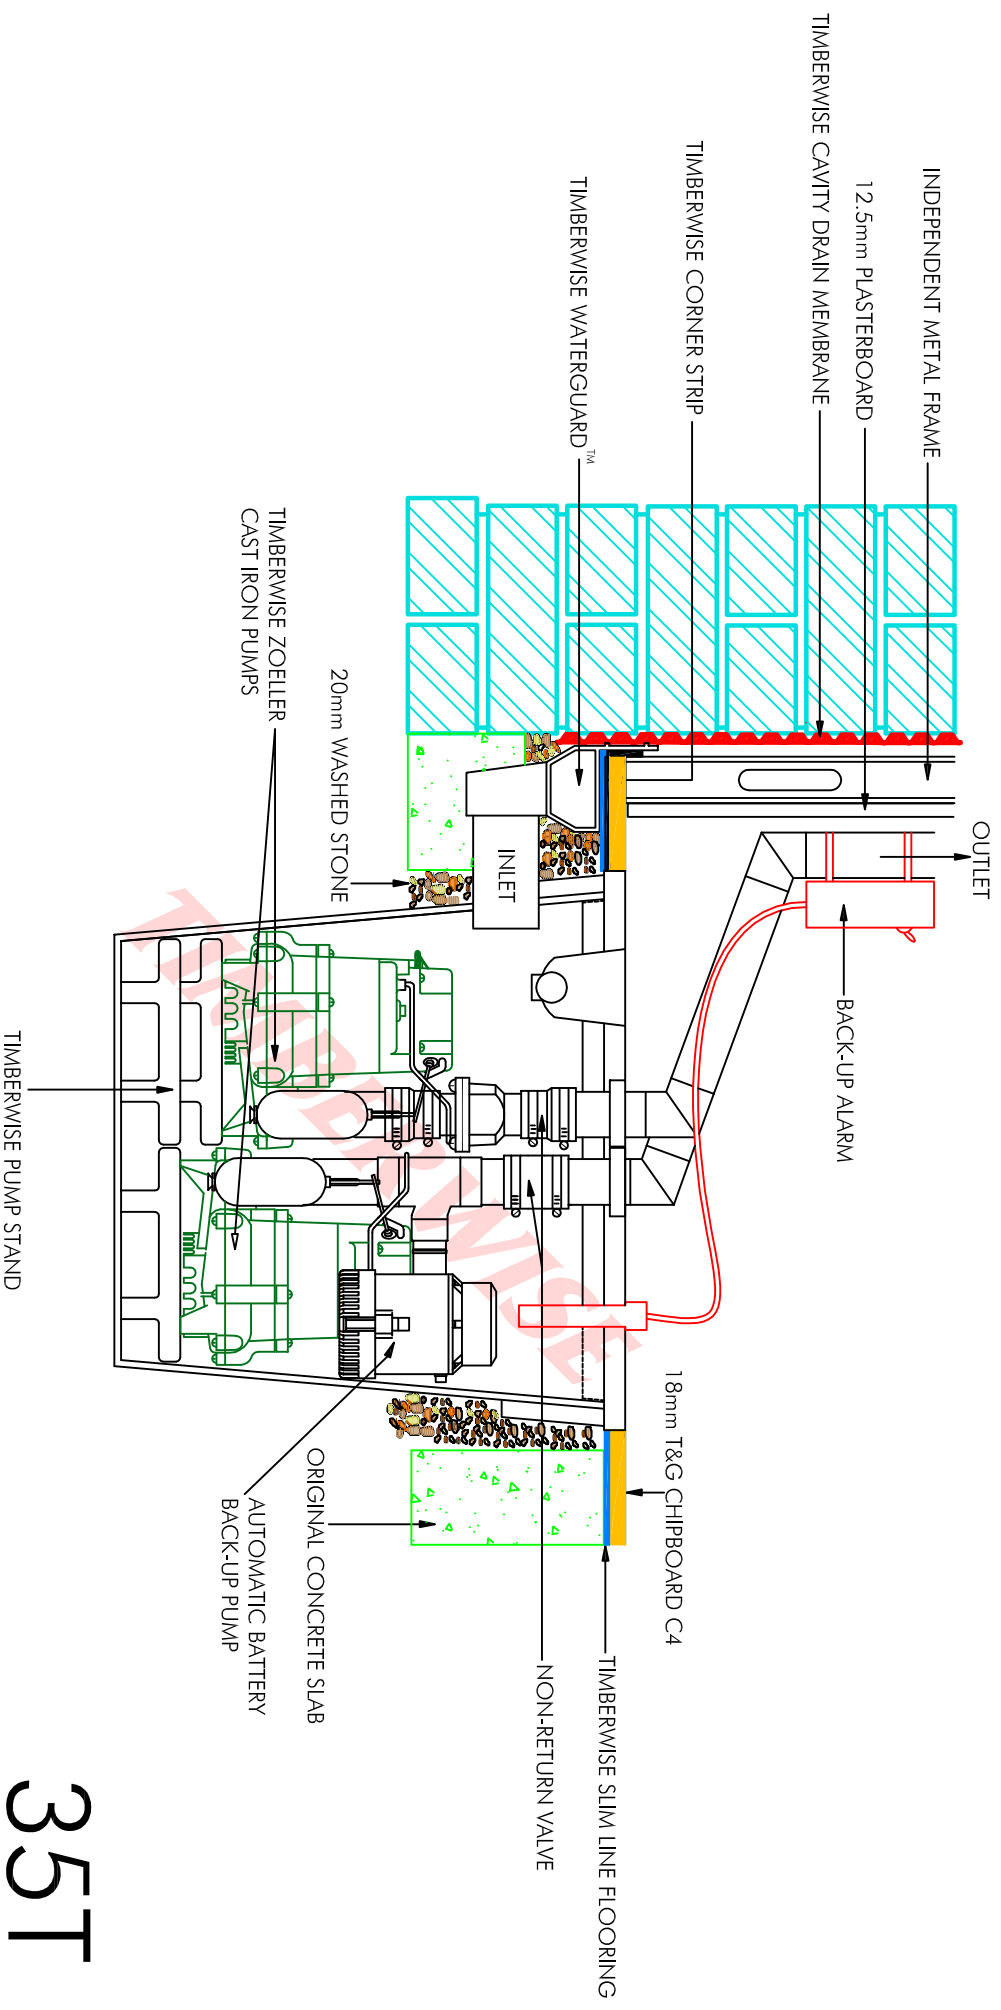

TIMBERWISE

TIMBERWISE CAVITY DRAIN MEMBRANE & TIMBERWISE WATERGUARD™ TO ORIGINAL CONCRETE FLOOR WITH TIMBERWISE TRIPLESAFE™ SUMP

35T