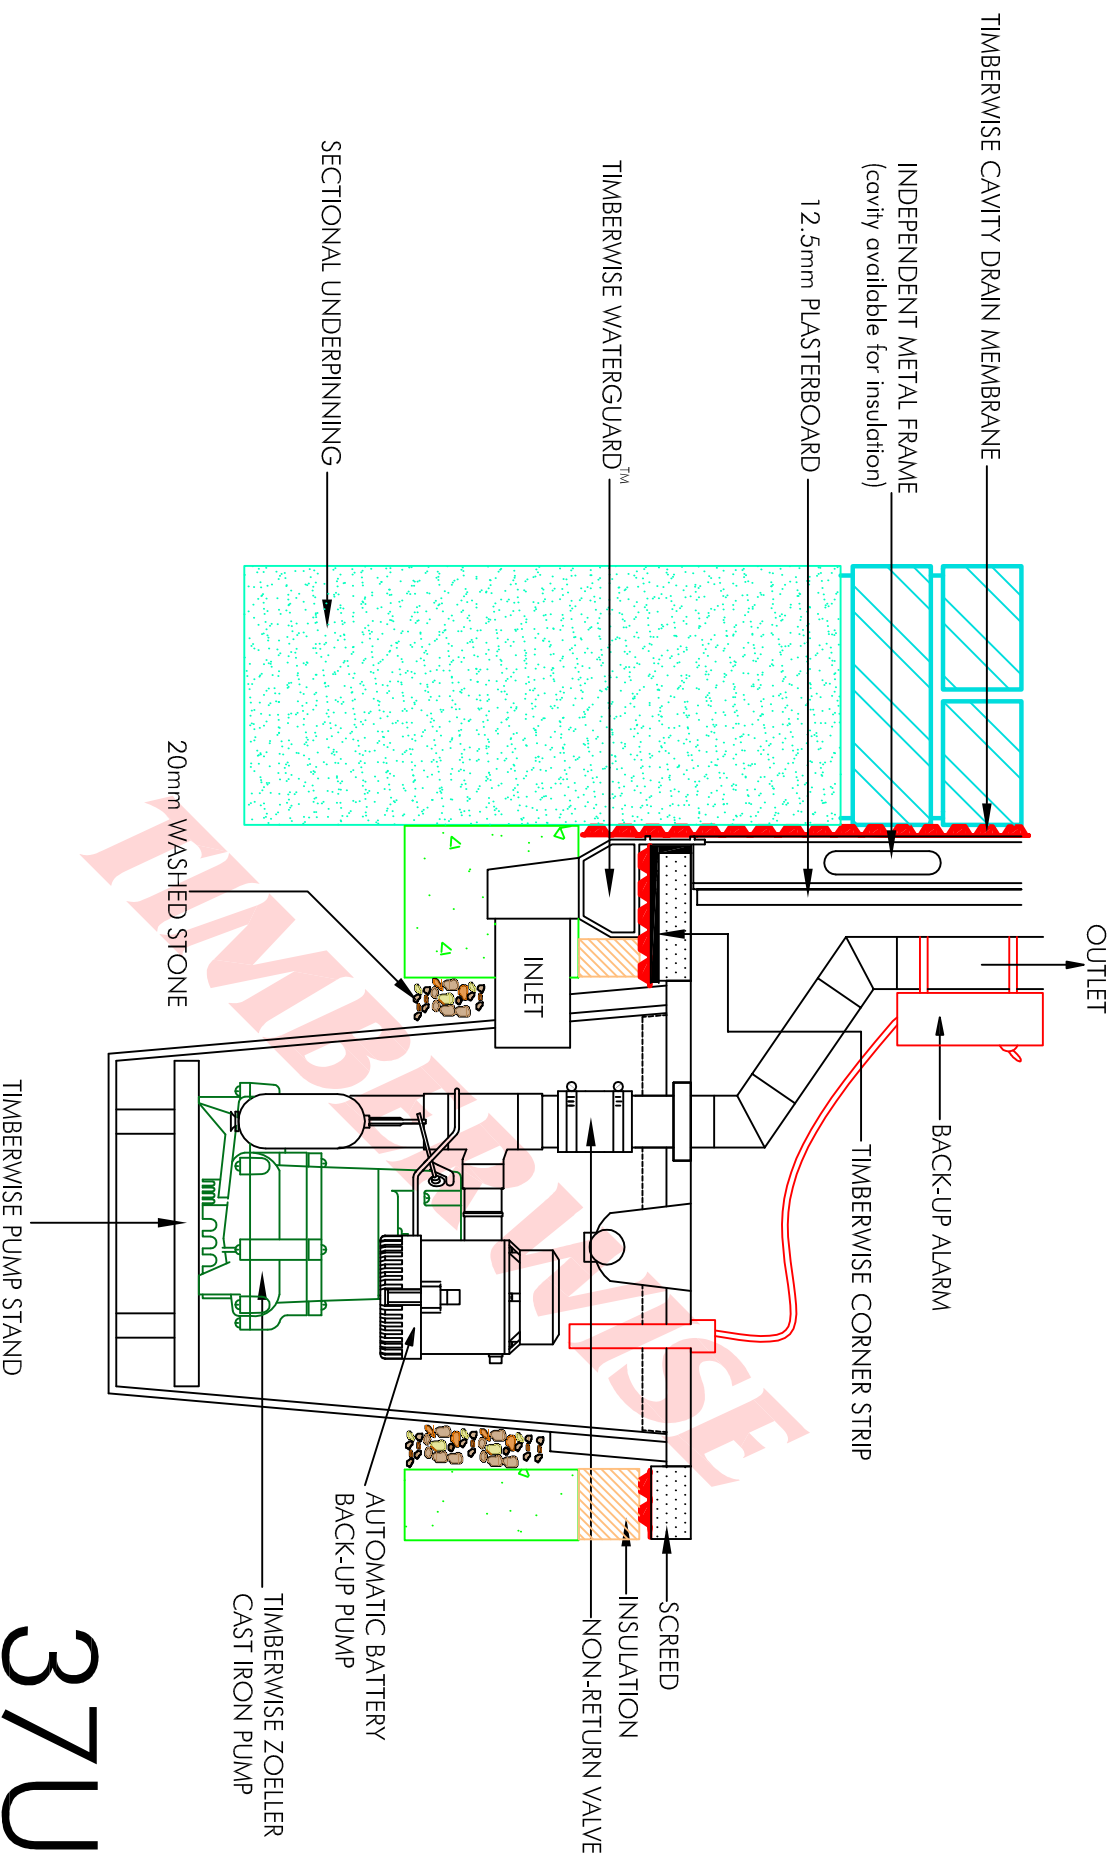

## TIMBERWISE CAVITY DRAIN SYSTEM & TIMBERWISE WATERGUARD™ ABOVE CONCRETE SLAB WITH TIMBERWISE ULTRASUMP

37U